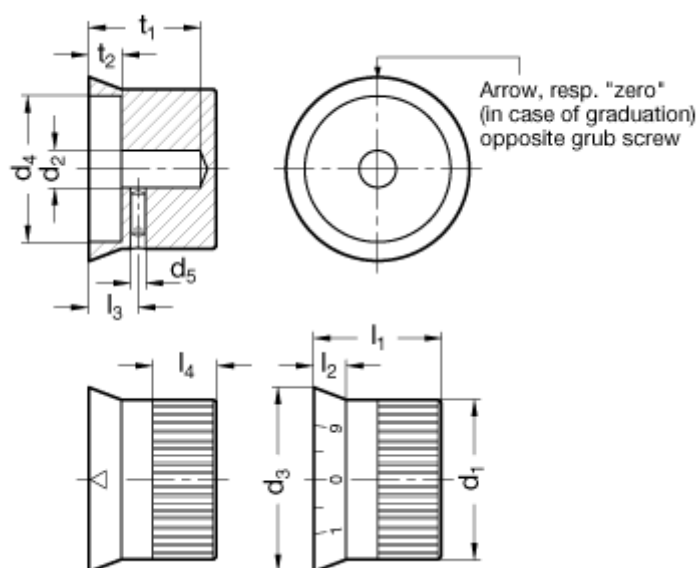

Article number: 201042155

Description: E+G Control knob in Aluminium
GN 723.4-27-B6-N

Measures

$d1 = 27$	$l4 = 12,5$
$d2 = B 6$	$t1 = 23,5$
$d3 = 33,5$	$t2 = 7,5$
$d4 = 23,5$	
$d5 = M4$	
$l1 = 25,5$	
$l2 = 7,5$	
$l3 = 10,5$	